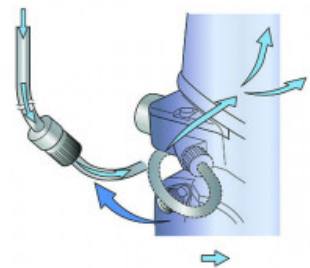

Specifications

Boat Details

Price	POA	Boat Brand	Yamaha
Model	T9.9	Length	0.00
Year	2020	Category	Boat Engines and Outboards
Hull Style		Hull Type	
Power Type	Power	Stock Number	FT9.9LEB
Condition	New	State	Western Australia
Suburb	BIBRA LAKE	Engine Make	

Disclaimer

Our company offers the details of this vessel in good faith but cannot guarantee or warrant the accuracy of this information nor warrant the condition of the vessel. A buyer should instruct his agents and/or surveyors to investigate such details buyer desires validated. This vessel is offered subject to prior sale, price change or withdrawal without notice.